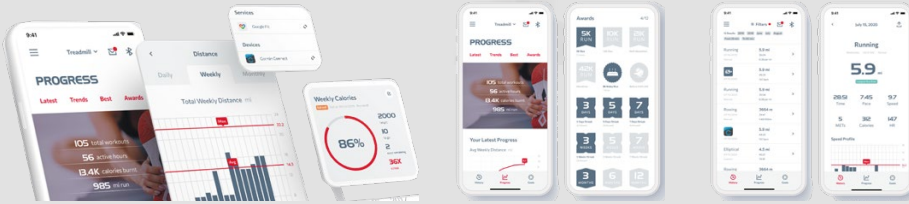

XBR95 RECUMBENT BIKE

Durable, comfortable, and smooth are all qualities of this Spirit Fitness semi-recumbent bike. A bright 7.5" multi-colored LCD screen, cooling fan, mesh-back seat, and handlebar resistance controls, means no more stop and go adjustments. With a 30 lb flywheel and 40 levels of resistance, you will stay challenged during every training session. Bluetooth connectivity allows you to track your progress and connect with your favorite entertainment and exercise apps. Its ergonomic design and generator for cord-free convenience make the XBR95 a top performer for users of all levels.

FEATURES

- Sleek steel frame and 7.5" multi-color LCD
- 30 lb flywheel with 40 levels of magnetic resistance
- Large mesh back seat adjusts fore/aft and reclines
- Bluetooth connectivity allows you to track your progress and connect with your favorite health and fitness apps
- Pedals are oversized with fast-latching straps

*CONNECTS VIA SPIRIT+ APP

7.5" Multi-Color LCD

Adjustable Cooling Fan

Direct-Access Resistance Buttons

Tilt & Swivel Tablet Holder

USB Charger

Integrated Bluetooth Speakers

SPIRIT+ APP

- Set fitness goals
- Track workout progress
- Review workout history
- Share with other fitness apps
- Unlock achievements
- Stay motivated

EQUIPMENT SPECIFICATIONS

Console	7.5" Multi-Color LCD, Heart Graph, Tilt/Swivel Tablet Holder, Adjustable Fan, Bluetooth Speakers, USB Charging Port
Programs	Manual, Hill, Fat Burn, Cardio, Strength, HIIT, Fusion, Time, Distance, Calories, 2 Custom, 4 Heart Rate
Heart Rate	Contact & Telemetric (5kHz & Bluetooth), Chest Strap Not Included
Resistance Levels	40, Generator Powered
Hand Pulse Sensors	Yes
Flywheel	30 lb
Seat Back Angle	Adjustable
Pedals	Oversized and Self-Balancing w/ Fast-Latching System
Seating	High Density Seat w/ Adjustable Nylon Mesh Back
Remote Buttons	Resistance, Seat Handlebar Mounted
Dimensions	57" L x 30" W x 57" H
Product Weight	154 lb
Max User Weight	350 lb